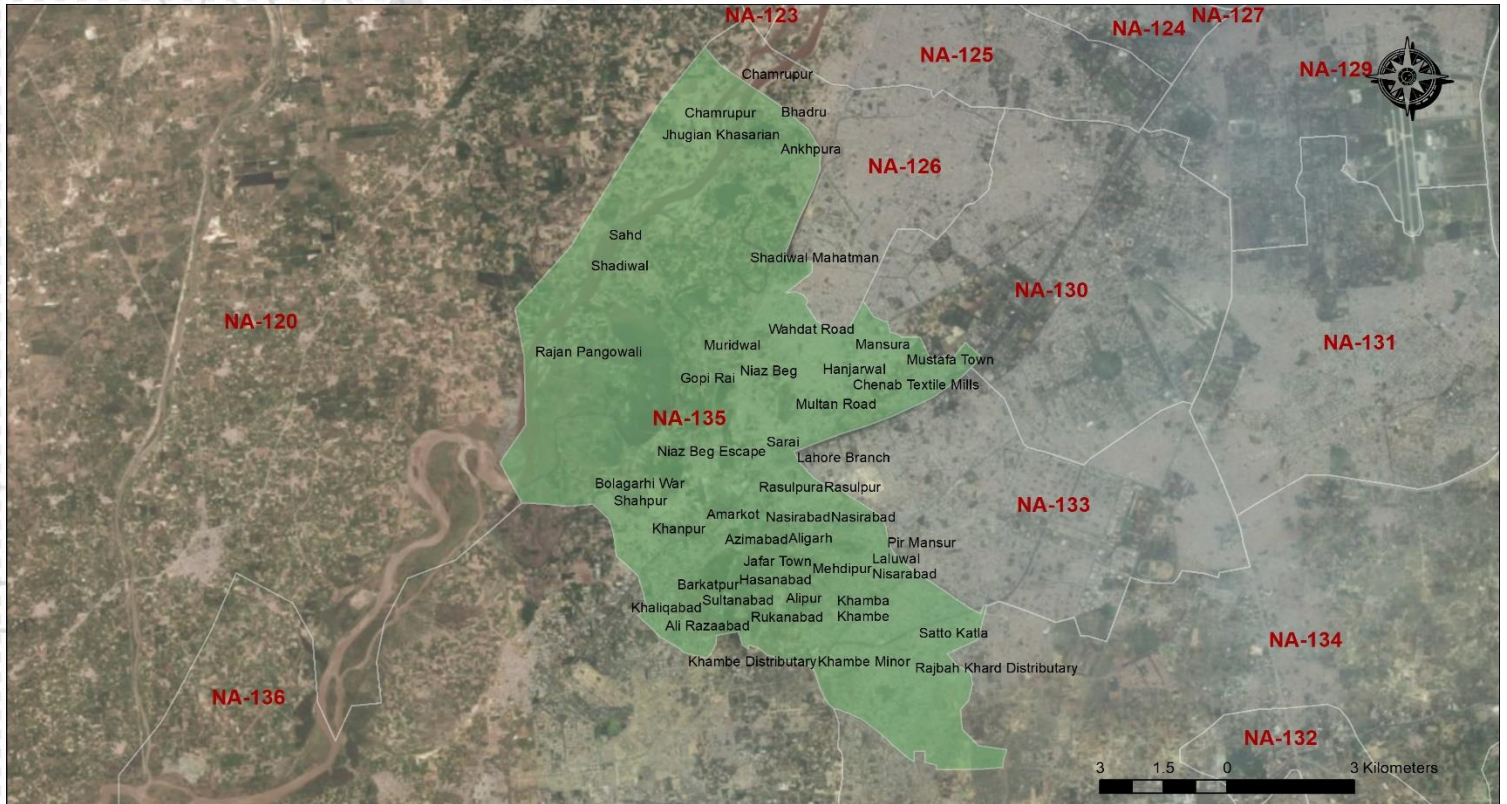

CONSTITUENCY PROFILE

NA-135 LAHORE-XIII

PUNJAB

**CONSTITUENCY
POPULATION**

815,592

VOTER STATISTICS

Male **140,457**

Female **116,024**

Total **256,481**

31% of the total population are registered as voters

POLLING STATIONS

63 **59** **59** **181**
Male Female Combined Total

Number of polling stations where registered voters exceed 1,200 **128**

POLLING BOOTHS

296 **247** **543**
Male Female Total

AVERAGE VOTER AT POLLING STATION **1,417** AVERAGE VOTER AT POLLING BOOTH **472**

LIST OF CONTESTING CANDIDATES

#	Name	Name of Political Party
1	Amjad Ali	Pakistan Peoples Party Parliamentarians
2	Ameer Ul Azim	Muttahidda Majlis-e-Amal Pakistan
3	Gohar Ali Khan	Pakistan Muslim League Council
4	Muhammad Ahmad Majeed	Tehreek-e-Labaik Pakistan
5	Maryam Raza	Pak Sarzameen Party
6	Malik Toaqeer Abbas Khokhar	Independent
7	Malik Saif Ul Malook Khokhar	Pakistan Muslim League (Nawaz)
8	Malik Karamat Ali	Pakistan Tehreek-e-Insaf